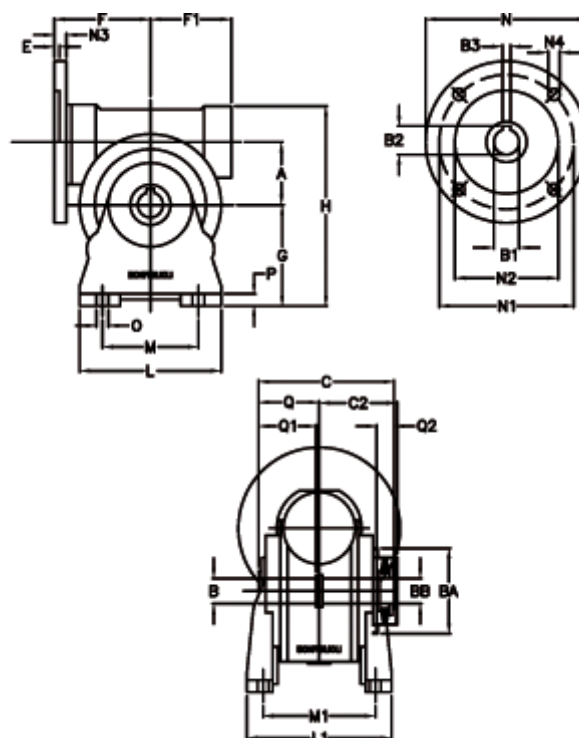

Article number: 390204401422316

Description: Worm Gear with Torque Limiter  
VF 44-L1-A-14-P63B14

## Measures

a = 44.60	C2 = 48	L1 = 98.0	O = 8.5
B = 18	Description = VF 44A-xx-63B14	m = 52	P = 10
B1 E7 = 11	E = 2.0	M1 = 81.0	Q = 32.0
B2 = 12.8	F = 65	N = 90	Q1 = 32
B3 H9 = 4	F1 = 54	N1 = 75	Q2 = 12
BA = 40	g = 72	N2 = 60	
BB H7 = 11	H = 143	N3 = 8.0	
C = 79	L = 90	N4 = 5,5	